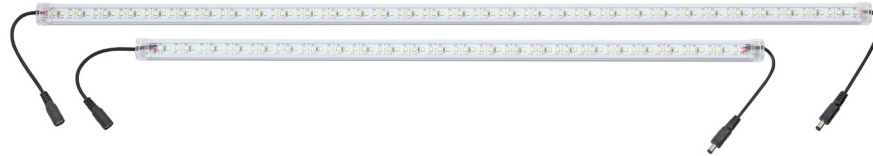

## LED work surface lighting

Focus on your productivity.

- Art. no. 5999201 MSS+ LED light, length 600mm
- Art. no. 5999202 MSS+ LED light, length 800mm
- Art. no. 5999203 MSS+ adaptor for LED light, USA plug
- Art. no. 5999204 MSS+ adaptor for LED light, EU plug
- Art. no. 5999205 MSS+ connector with switch for LED light
- Art. no. 5999206 MSS+ LED light 600mml (EU) w/adaptor+connector
- Art. no. 5999207 MSS+ LED light 600mml (USA) w/adaptor+connector
- Art. no. 5999208 MSS+ LED light 800mml (EU) w/adaptor+connector
- Art. no. 5999209 MSS+ LED light 800mml (USA) w/adaptor+connector

### Features

- Find what you are looking for faster, without relying on surrounding lighting
- The latest technology is used
- Mountable under the wall cabinet
- Increase your productivity with a perfectly lit work surface
- Energy efficient and extremely long lasting
- Maximum connection, circuit of 4 LED lights

### LED light length: 600mm

- 800-1000 Lm
- Color temperature: 6000-6500k
- White light
- Aluminium base + pc cover
- Mounting magnet included

### LED light length: 800mm

- 800-1000 Lm
- Color temperature: 6000-6500k
- White light
- Aluminium base + pc cover
- Mounting magnet included