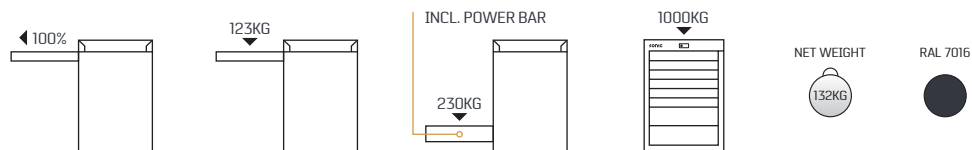

BUILD YOUR OWN UNIQUE MSS+