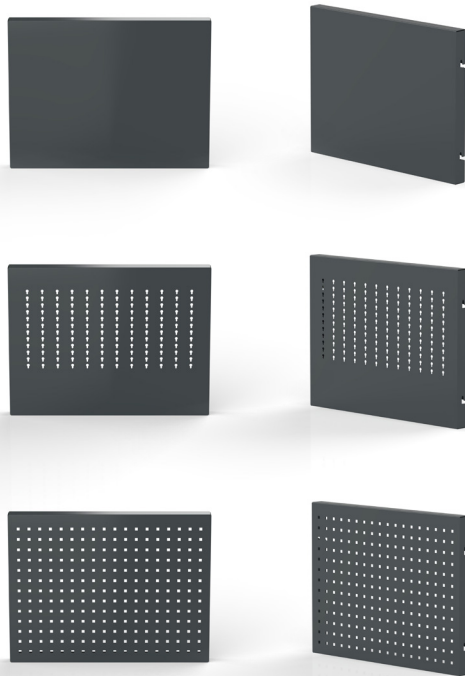

# Available dimensions of back panels

RAL 7016

- Art. no. 5999901 MSS+ blank back panel, 259x50x120mm
- Art. no. 5999902 MSS+ blank back panel, 619x50x120mm
- Art. no. 5999903 MSS+ blank back panel, 719x50x120mm
- Art. no. 5999904 MSS+ blank back panel, 789x50x120mm
- Art. no. 5999930 MSS+ blank back panel, 959x50x120mm corner
  
- Art. no. 5999913 MSS+ blank back panel, 259x50x552mm
- Art. no. 5999905 MSS+ blank back panel, 619x50x552mm
- Art. no. 5999906 MSS+ blank back panel, 719x50x552mm
- Art. no. 5999907 MSS+ blank back panel, 789x50x552mm
- Art. no. 5999931 MSS+ blank back panel, 959x50x552mm corner
  
- Art. no. 5999908 MSS+ blank back panel, 259x50x1104mm
- Art. no. 5999909 MSS+ blank back panel, 619x50x1104mm
- Art. no. 5999910 MSS+ blank back panel, 719x50x1104mm
- Art. no. 5999911 MSS+ blank back panel, 789x50x1104mm
- Art. no. 5999934 MSS+ blank back panel, 959x50x1104mm corner
  
- \* Art. no. 5999912 MSS+ blank back panel for monitor and keyboard, 619x50x1104mm
  
- \* Art. no. 5999914 MSS+ Sonic perforated back panel, 259x50x552mm
- \* Art. no. 5999915 MSS+ Sonic perforated back panel, 619x50x552mm
- \* Art. no. 5999916 MSS+ Sonic perforated back panel, 719x50x552mm
- \* Art. no. 5999917 MSS+ Sonic perforated back panel, 789x50x552mm
- \* Art. no. 5999932 MSS+ Sonic perforated back panel, 959x50x552mm corner
  
- \* Art. no. 5999918 MSS+ Sonic perforated back panel, 259x50x1104mm
- \* Art. no. 5999919 MSS+ Sonic perforated back panel, 619x50x1104mm
- \* Art. no. 5999920 MSS+ Sonic perforated back panel, 719x50x1104mm
- \* Art. no. 5999921 MSS+ Sonic perforated back panel, 789x50x1104mm
- \* Art. no. 5999935 MSS+ Sonic perforated back panel, 959x50x1104mm corner
  
- \* Art. no. 5999922 MSS+ square perforated back panel, 259x50x552mm
- \* Art. no. 5999923 MSS+ square perforated back panel, 619x50x552mm
- \* Art. no. 5999924 MSS+ square perforated back panel, 719x50x552mm
- \* Art. no. 5999925 MSS+ square perforated back panel, 789x50x552mm
- \* Art. no. 5999933 MSS+ Sonic square perforated back panel, 959x50x552mm corner
  
- \* Art. no. 5999926 MSS+ square perforated back panel, 259x50x1104mm
- \* Art. no. 5999927 MSS+ square perforated back panel, 619x50x1104mm
- \* Art. no. 5999928 MSS+ square perforated back panel, 719x50x1104mm
- \* Art. no. 5999929 MSS+ square perforated back panel, 789x50x1104mm
- \* Art. no. 5999936 MSS+ Sonic square perforated back panel, 959x50x1104mm corner